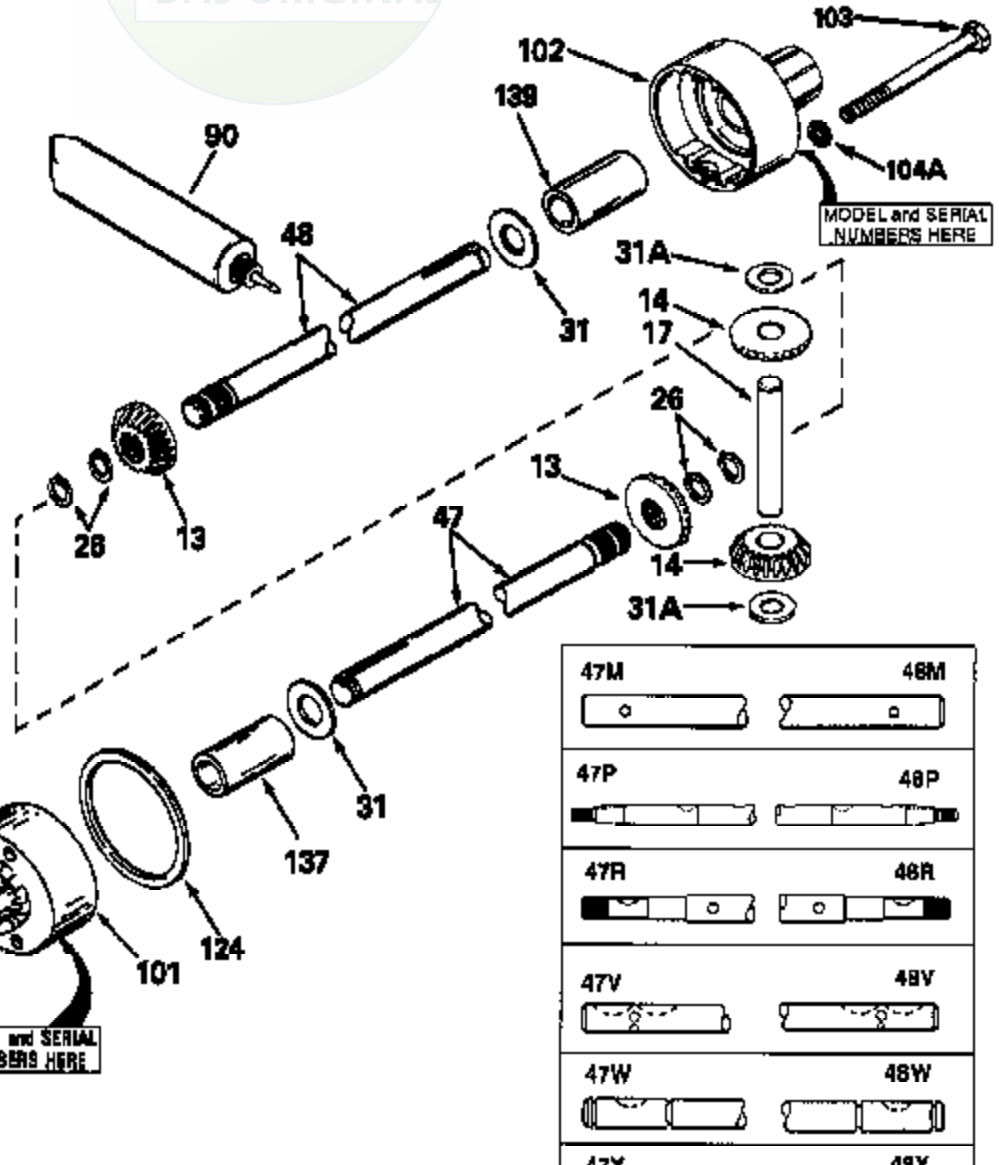

JOIST

SICHER IST DAS:
DAS ORIGINAL

47	48
47A	48A
47B	48B
47C	48C
47D	48D
47E	48E
47H	48H
47L	48L

47M	48M
47P	48P
47R	48R
47V	48V
47W	48W
47X	48X

Ref #	Part Number	Qty	Description
17	786040		Pin, Drive
26	792018		Ring, Retaining
31	780001		Washer (3/4" ID x 1-1/2" OD x 1/16" t hick)
31A	780096		Washer, Thrust
47E	774248		Axle (11-1/8" long)
48E	774247		Axle (15-9/16" long)
82	786070		Sprocket. No Teeth 48. O.D. 7.920
82	786041A		Sprocket. No Teeth 45. O.D. 7.389
82	786042		Sprocket. No Teeth 40. O.D. 6.650
82	786043		Sprocket. No Teeth 54. O.D. 8.823
82	786051		Sprocket. No Teeth 60. O.D. 9.841
90	788067B		Grease (32 oz. bottle Bentonite greas e)
101	774073	100-147	Differential Carrier Hsg (Incl. 137)
102	774073	Peerless	Differential Carrier Hsg (Incl. 139)
103	792041		Screw, 5/16-18 x 3-3/4"
104A	792061		Washer, Flat, 5/16"
104	792042		Nut, Lock, 5/16-18 (Use as required)
137	780077		Bushing (3/4" ID x 1-1/16" OD x 2-1/1 6" long)
139	780077		Bushing (3/4 ID x 1-1/16" OD x 2-1/16 " long)